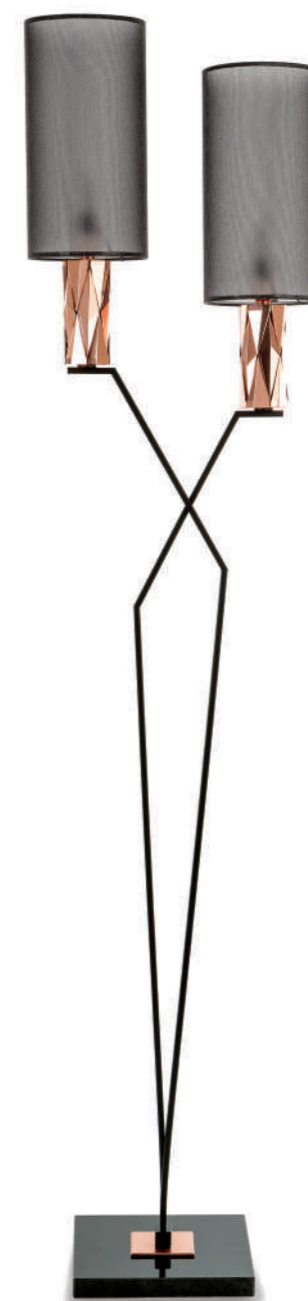

MARBLE FLAIRE

Collection

MARBLE FLAIRE FLOOR LAMP

DIAM.43 X H.185 (CM)

Structure in polished nickel finish and burnished brass; Carrara marble inlays and base. Thin ivory matte cotton shade
Struttura in finitura nickel lucido ed ottone brunito; inserti e base in marmo di Carrara. Paralume in cotoncino avorio, leggero e opaco

FLAIRE CHANDELIER

DIAM.85 X H.105 (CM) PLUS CHAIN

Structure in burnished and natural brass; ivory trevira wave shades
Struttura in ottone brunito e naturale; paralumi in rete trevira avorio

416-BB-22

FLAIRE TABLE LAMP

L.18 X D.18 X H.72 (CM)

Structure in burnished and natural brass; ivory trevira wave shade
Struttura in ottone brunito e naturale; paralume in rete trevira avorio

421-BB-22

FLAIRE TABLE LAMP

DIAM.28 X H.71 (CM)

Structure in polished copper and black matte finish; metal base. Dark gray trevira wave shade
Struttura in finitura rame lucido e nero opaco; base in metallo. Paralume in rete trevira grigio scuro

431-RK-25